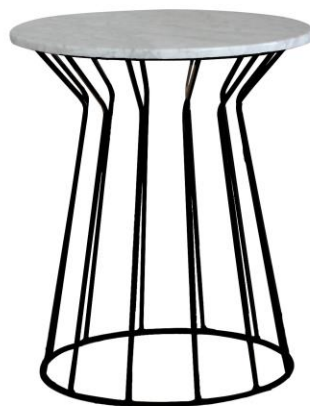

LUNA SIDE TABLE LOW MTL BC

~~Rp6.500.000~~

Rp4.225.000

Dimension (mm) 420 x 500

Material & Finishing Base Leg: Steel square rod in black matte color (MP-BM)
Top Table: White Carrara polished finish marble (MG-WC)