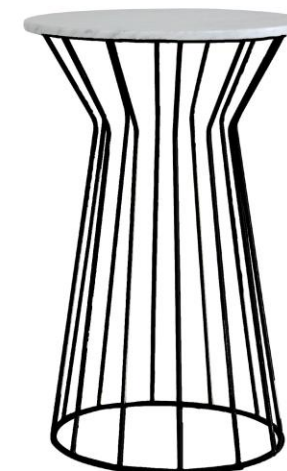

LUNA SIDE TABLE TALL MTL BC

~~Rp6.800.000~~

Rp4.420.000

Dimension (mm) 420 x 650

Material & Finishing Base Leg: Steel square rod in black matte color (MP-BM)
Top Table: White Carrara polished finish marble (MG-WC)